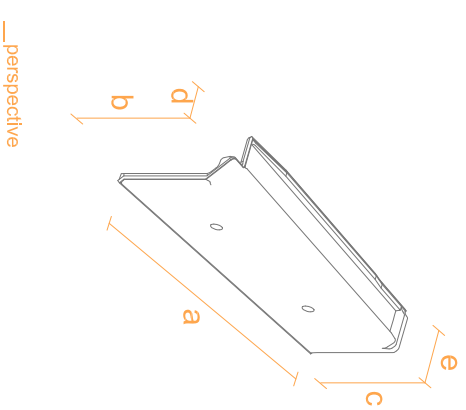

Q88 Planum Right side course

—_top

—_perspective

—_ Dimensions

—_ at: 450mm; b: 170mm; c: 133mm; d:84mm; e:70mm

—_ Weight/piece

—_ 2.4kg / 5.29lbs