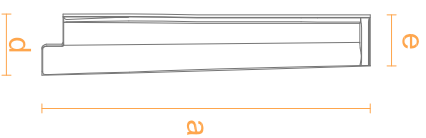

—_perspective

—_ Dimensions

—_ at: 450mm; b: 170mm; c: 133mm; d:84mm; e:70mm

—_ Weight/piece

—_ 2.4kg / 5.29lbs