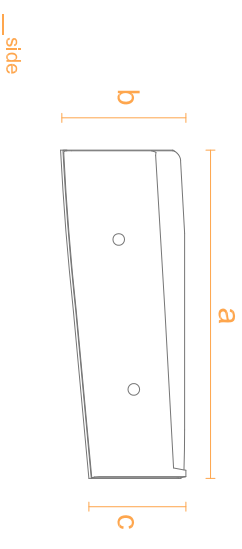

Q88 Planum Right side course

—_front

—_side